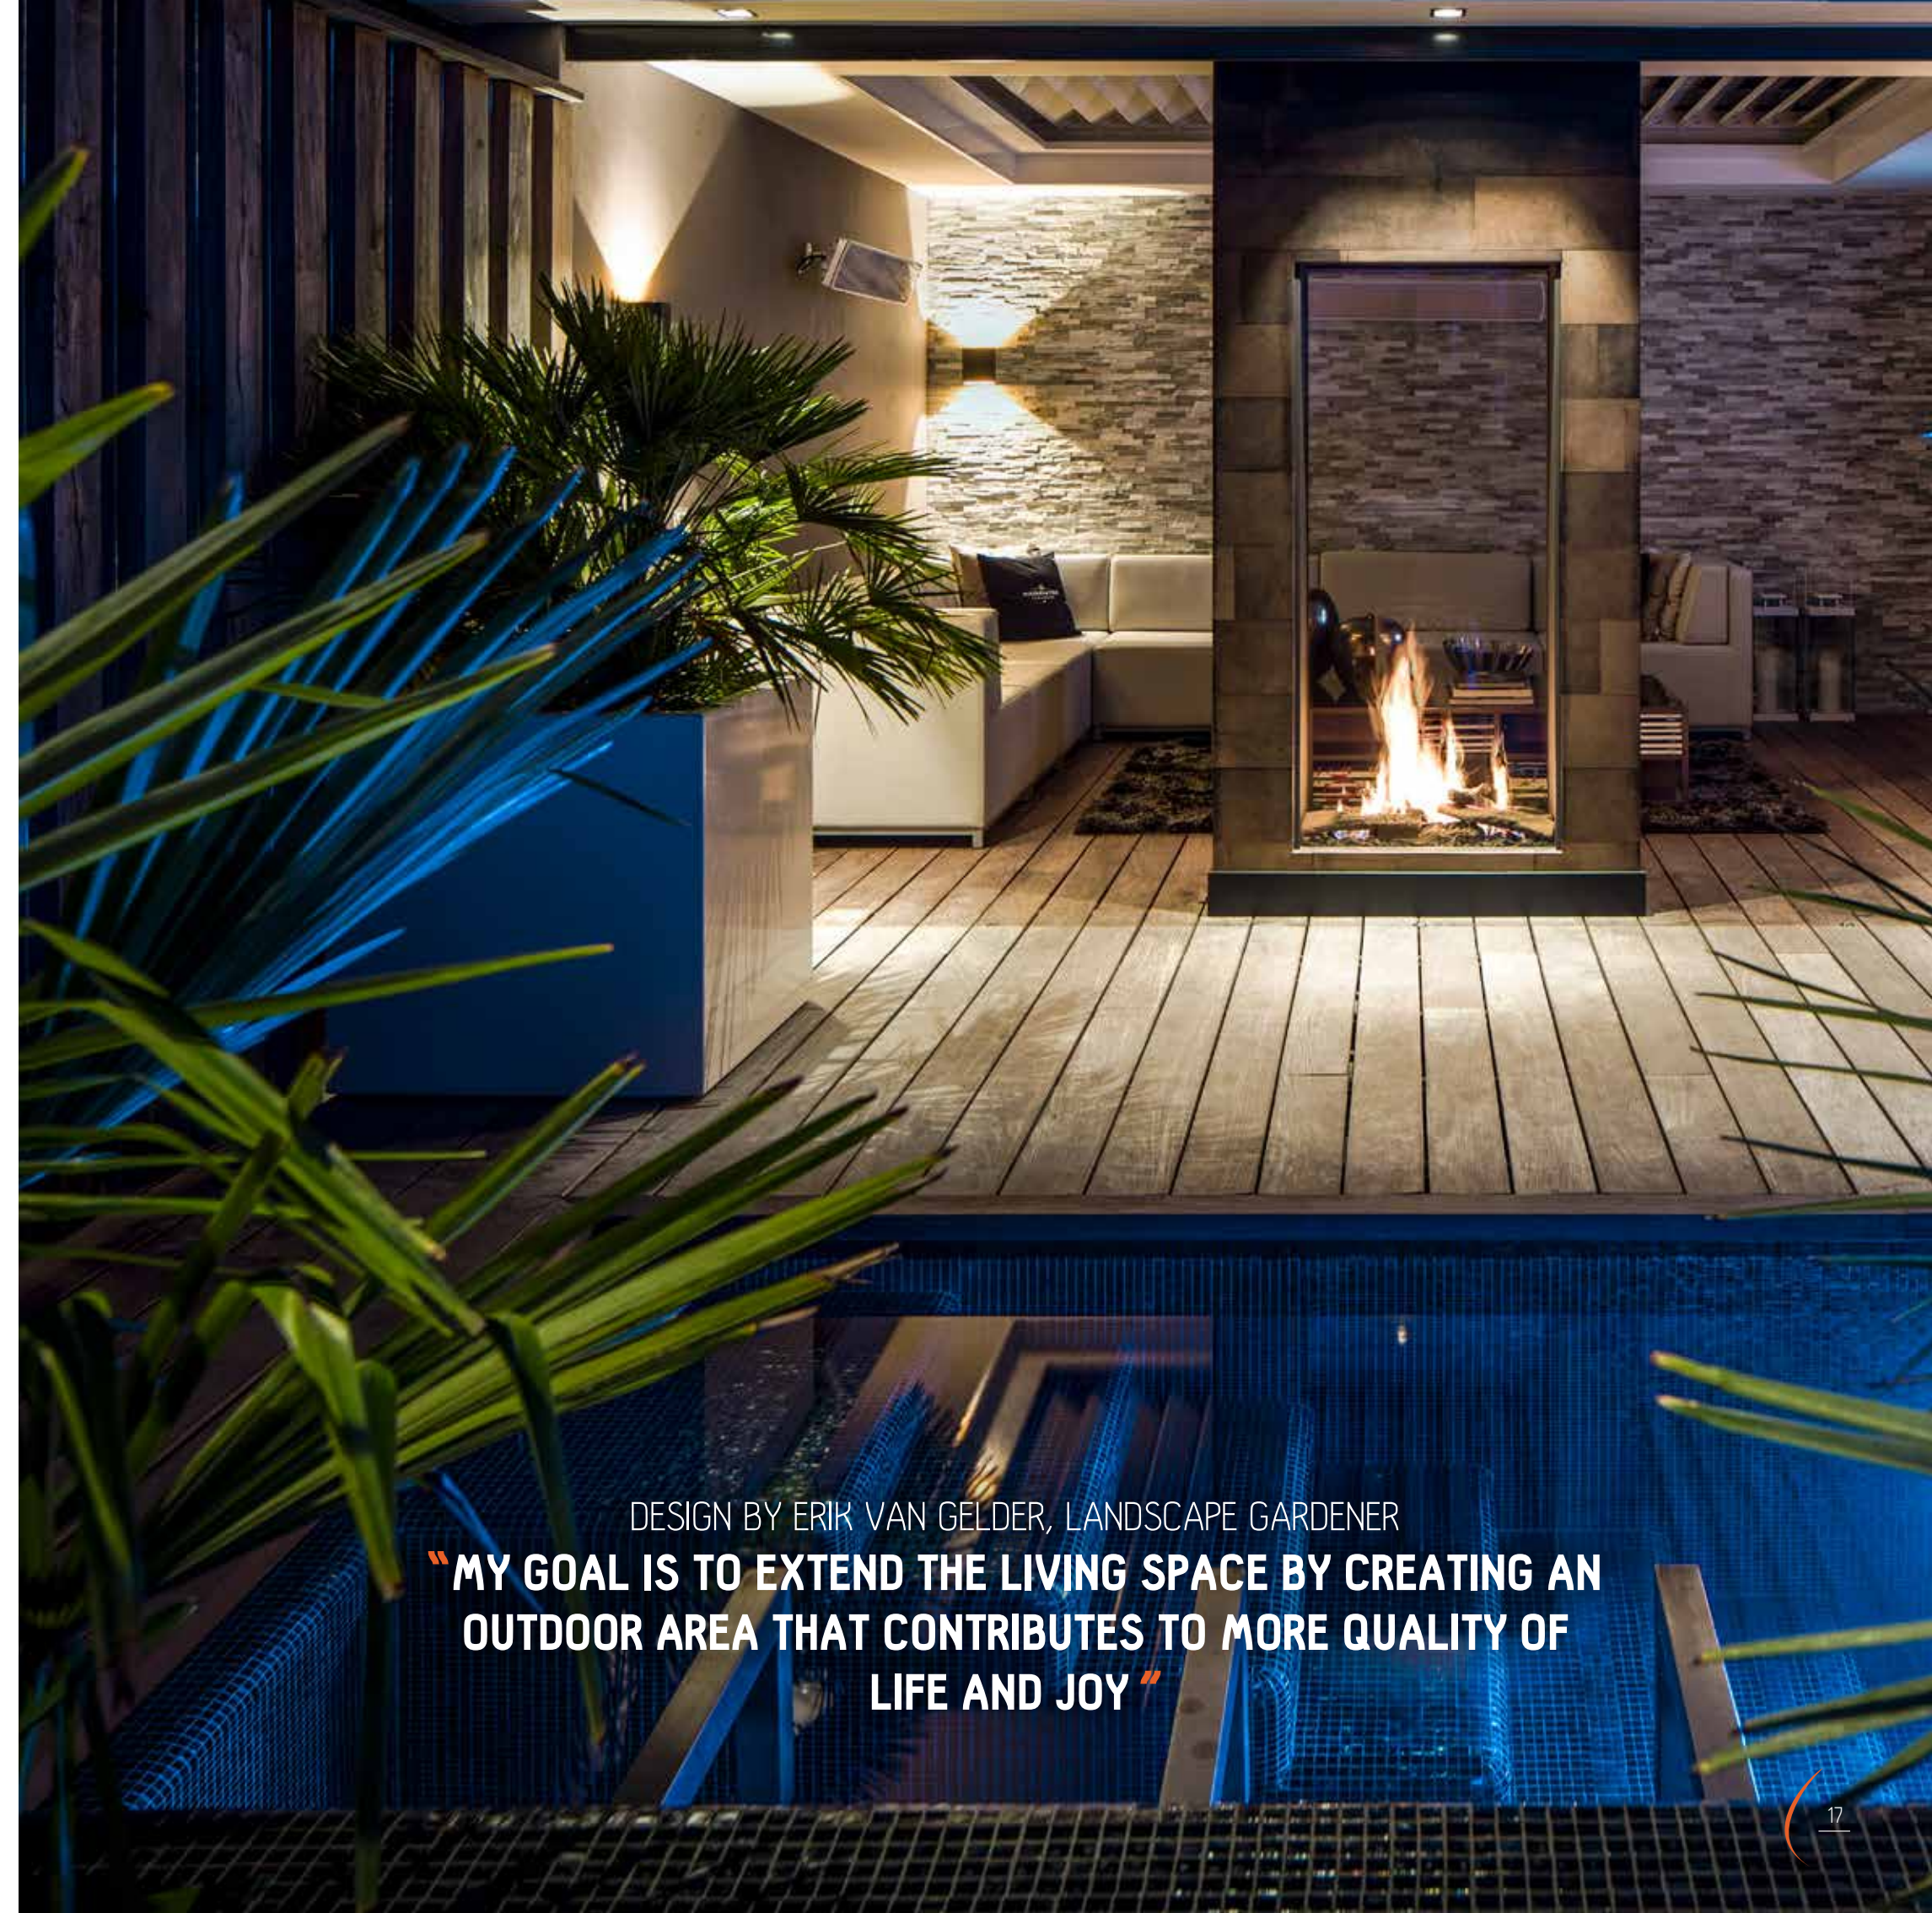

DESIGN BY ERIK VAN GELDER, LANDSCAPE GARDENER

“MY GOAL IS TO EXTEND THE LIVING SPACE BY CREATING AN OUTDOOR AREA THAT CONTRIBUTES TO MORE QUALITY OF LIFE AND JOY”