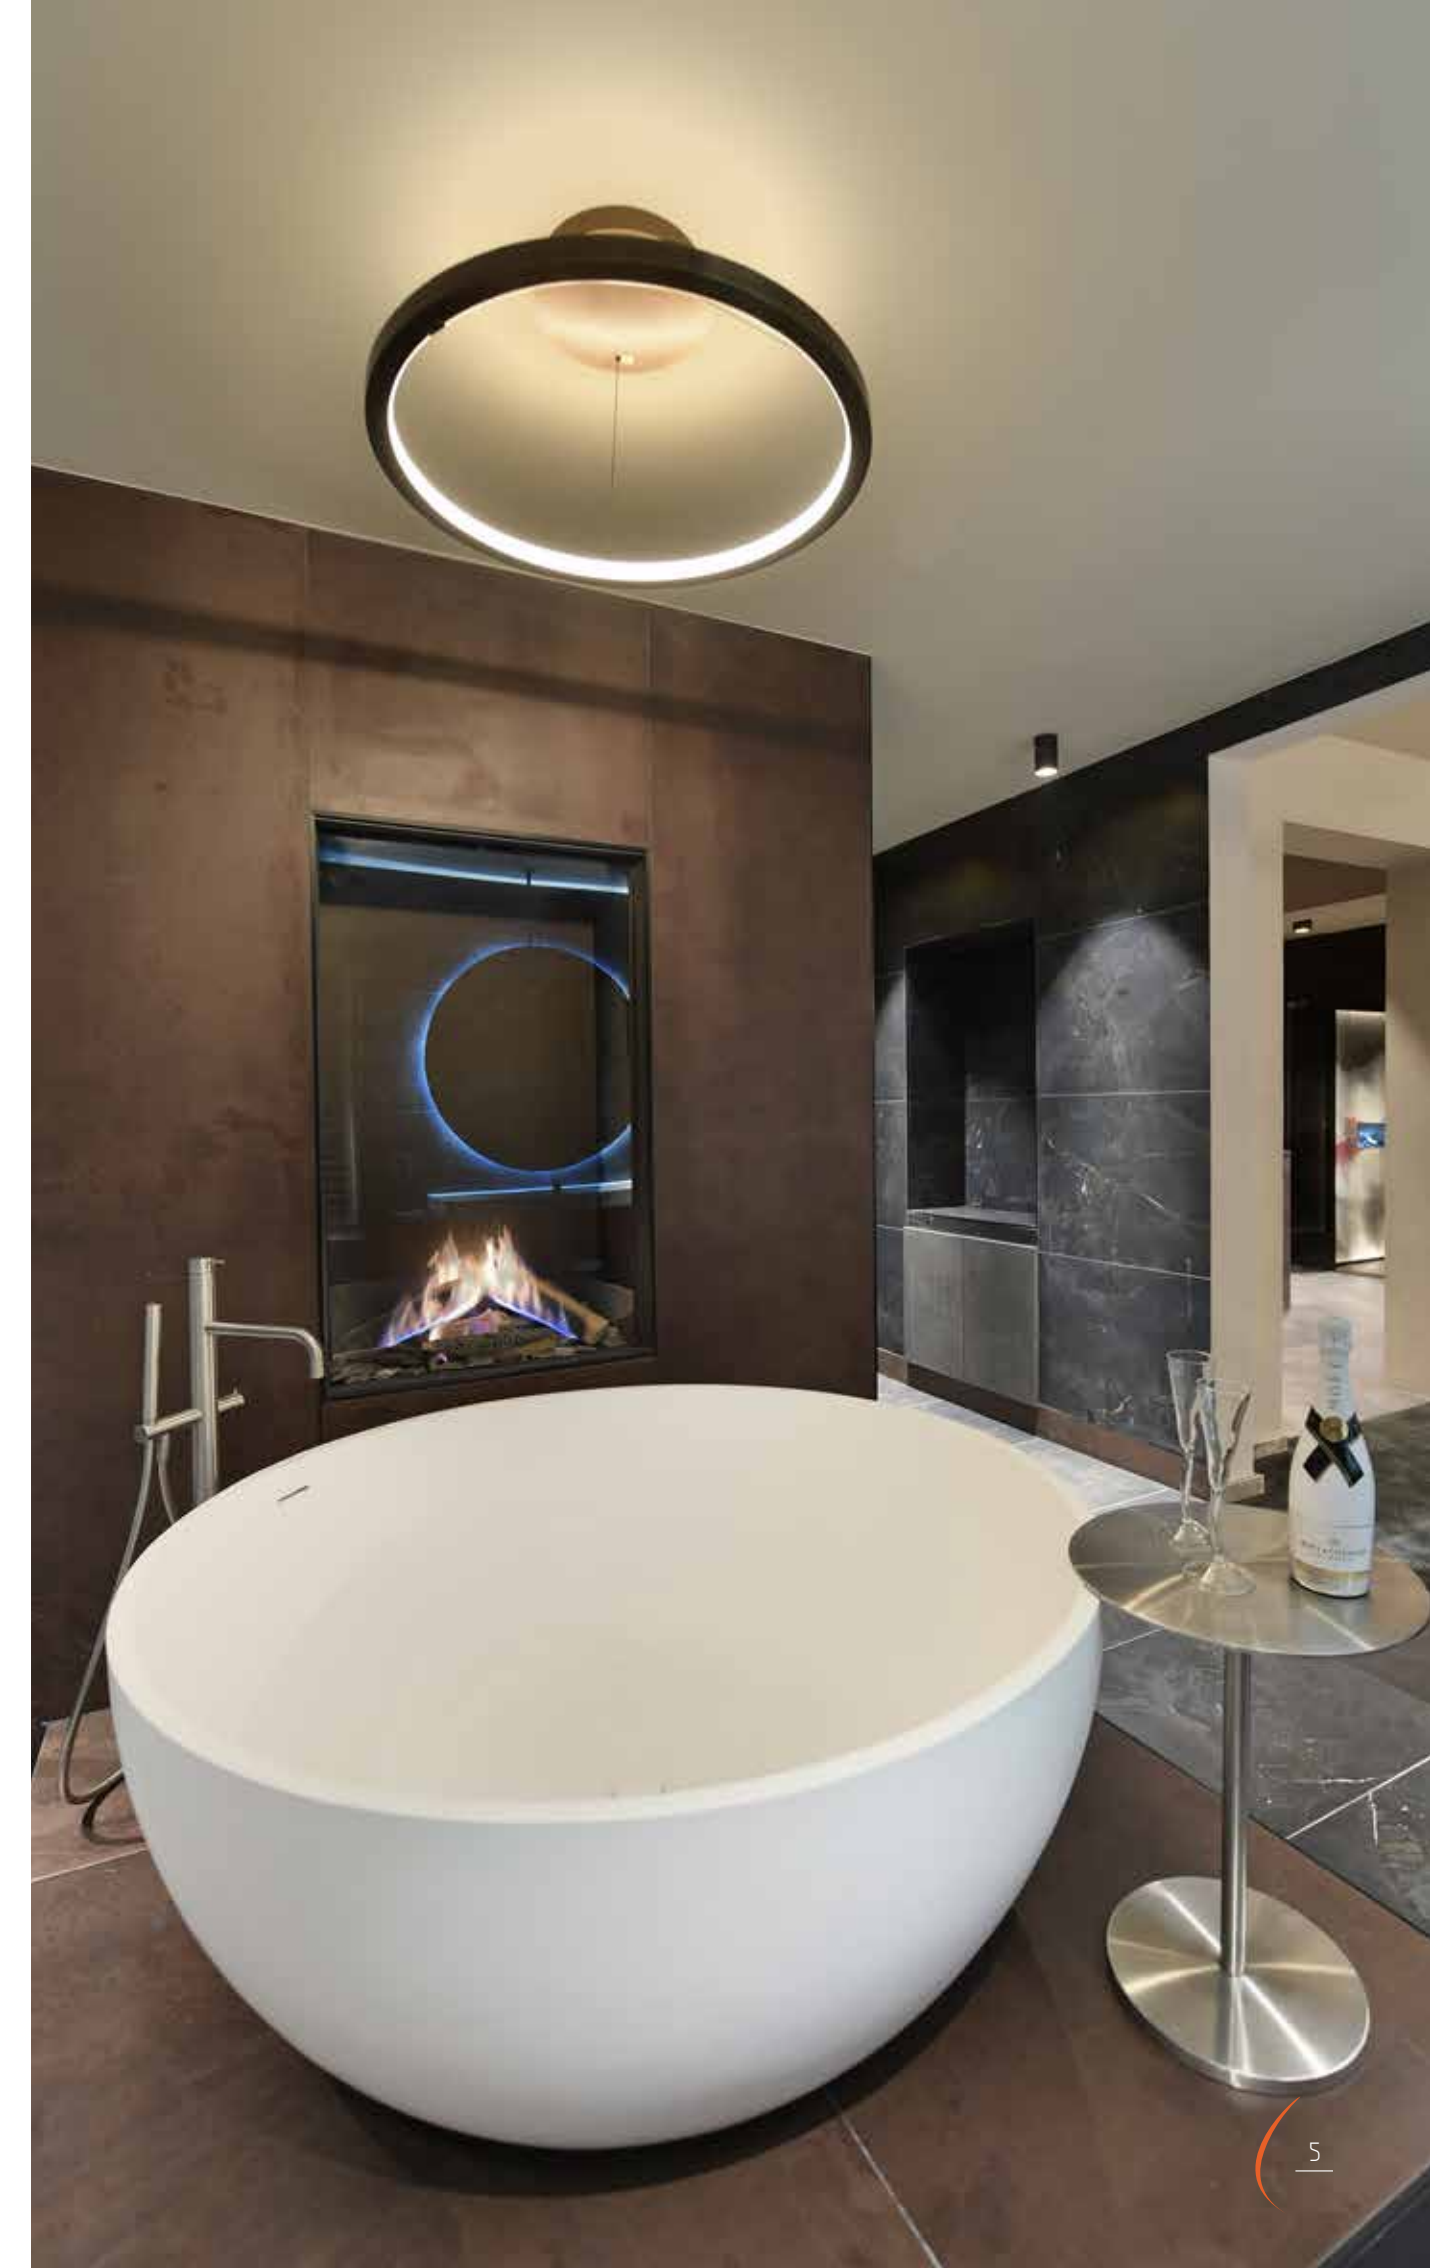

Jan Kempers
Director and Founder