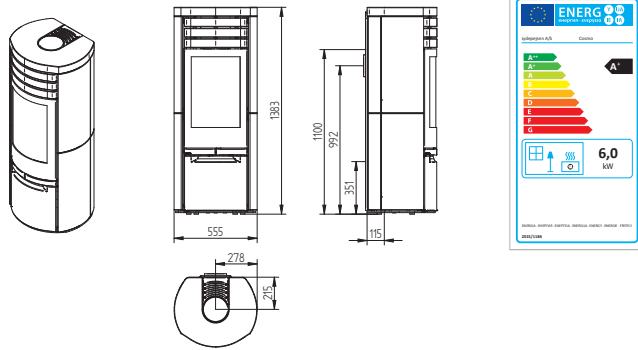

Technické nákresy

Cosmo 1147 Special Soapstone