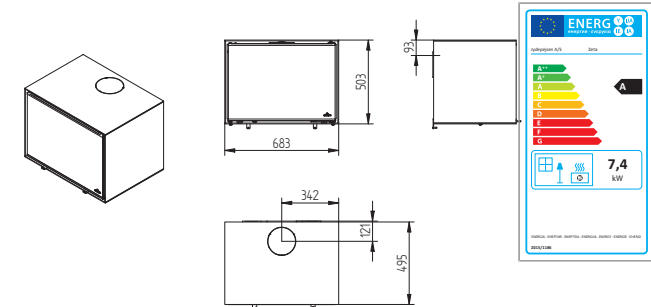

Sigma Titan Dividing Stone

Troja 44 Soapstone / Sandstone

Troja 45 Soapstone / Sandstone

Troja 46 Soapstone / Sandstone

Zeta Freestanding

Zeta Base

Zeta Wall

TECHNICKÁ DATA