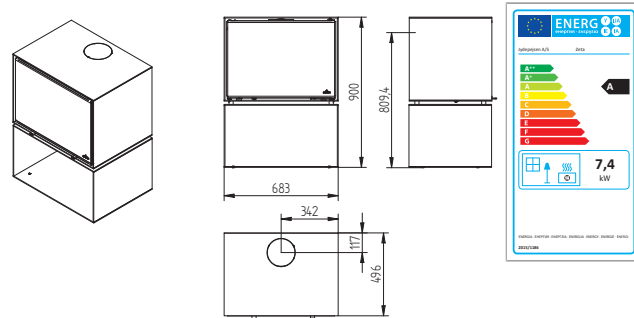

Sigma Titan Dividing Stone

Troja 44 Soapstone / Sandstone

Troja 45 Soapstone / Sandstone

Troja 46 Soapstone / Sandstone

Zeta Freestanding

Zeta Base

Zeta Wall

TECHNICKÁ DATA