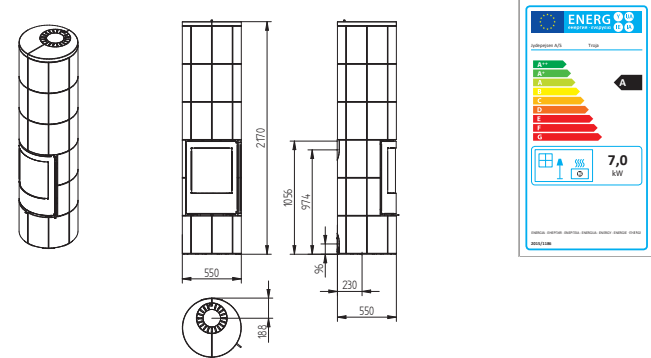

Sigma Titan Dividing Stone

Troja 44 Soapstone / Sandstone

Troja 45 Soapstone / Sandstone

Troja 46 Soapstone / Sandstone

Zeta Freestanding

Zeta Base

Zeta Wall

TECHNICKÁ DATA