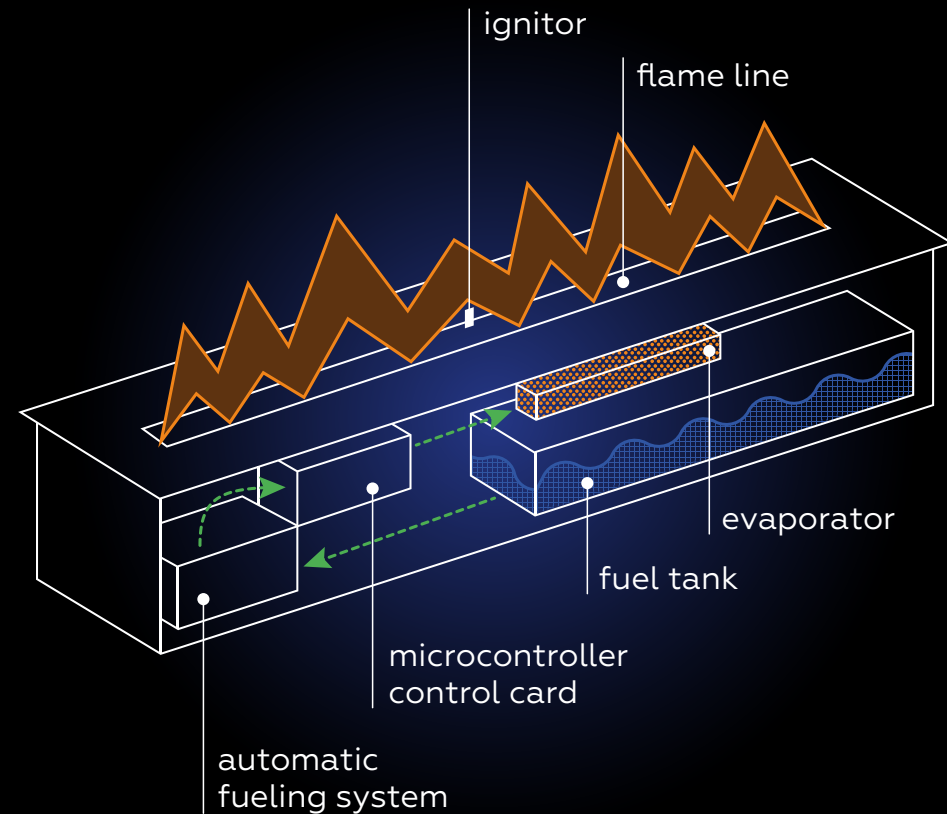

SFT: Where Tradition Meets Innovation

At Neverdark, we merge the timeless appeal of a fire pit with advanced technology, creating a unique combination of tradition and innovation through our Smart Fireplace Technology (SFT).

SFT is a cutting-edge innovation that converts plant fuel into a real, smoke-free fire. It operates with an automatic bioethanol supply to a special burner, where the fuel is transformed into vapor and ignited by a glow plug, producing a true live flame.

Smart fireplaces achieve net-zero combustion, meaning they produce only minimal amounts of CO₂. The entire process, from fuel production to combustion, has a closed CO₂ cycle, making it fully eco-friendly and safe for indoor use. This modern and secure technology ensures that you can enjoy the beauty of a real fire without the environmental impact.

The smart functionality comes from the sophisticated integration of advanced sensors and automation. These features ensure optimal performance and safety by precisely managing fuel flow, ignition, and flame height, creating a seamless and intuitive user experience.